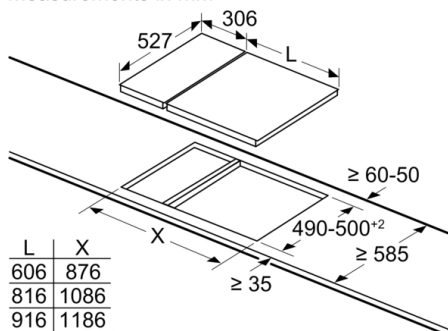

When installing a Domino unit right next to a hob, an assembly kit (HEZ394301) is required.

measurements in mm
Assembly kit (HEZ394301) for Domino