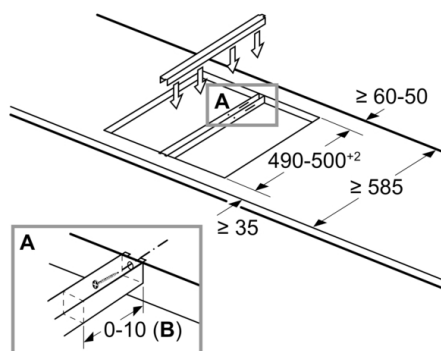

B: Dependent on the cut-out depth