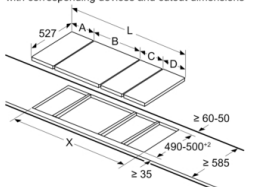

Serie | 6, Płyta indukcyjna domino, 30 cm, Czarny PIB375FB1E

measurements in mm

When installing two Domino units right next to a hob, two assembly kits (HEZ394301) are required.

measurements in mm

When installing two or more Domino units side-by-side, one or more assembly kits are required (2 units = 1 assembly kit, 3 units = 2 assembly kits, etc.).

Wymiary w mm
Możliwości kombinacji płyt domino z odpowiednimi wymiarami urządzenia i wycięcia

Typ:
Szerokość urządzenia:

	A	B	C	D	L	X		
2x30	306	306	-	-			612	576
1x30, 1x40	306	396	-	-			702	666
1x30, 1x60	306	606	-	-			912	876
1x30, 1x70*	306	710	-	-			1016	980
1x30, 1x80	306	816	-	-			1122	1086
1x30, 1x90	306	916	-	-			1222	1186
2x40	396	396	-	-			792	756
1x40, 1x60	396	606	-	-			1002	966
1x40, 1x70*	396	710	-	-			1106	1070
1x40, 1x80	396	816	-	-			1212	1176
1x40, 1x90	396	916	-	-			1312	1276
3x30	306	306	306	-			918	882
2x30, 1x40	306	306	396	-			1008	972
2x30, 1x60	306	306	606	-			1218	1182
2x30, 1x70*	306	306	710	-			1322	1286
2x30, 1x80	306	306	816	-			1428	1392
2x30, 1x90	306	306	916	-			1528	1492
1x30, 2x40	306	396	396	-			1098	1062
1x30, 1x40, 1x60	306	396	606	-			1308	1272
1x30, 1x40, 1x70*	306	396	710	-			1412	1376
1x30, 1x40, 1x80	306	396	816	-			1518	1482
1x30, 1x40, 1x90	306	396	916	-			1618	1582
2x40, 1x60	396	396	606	-			1398	1362
4x30	306	306	306	306			1224	1188

measurements in mm

When installing a Domino unit right next to a hob, an assembly kit (HEZ394301) is required.

measurements in mm
Assembly kit (HEZ394301) for Domino

B: Dependent on the cut-out depth